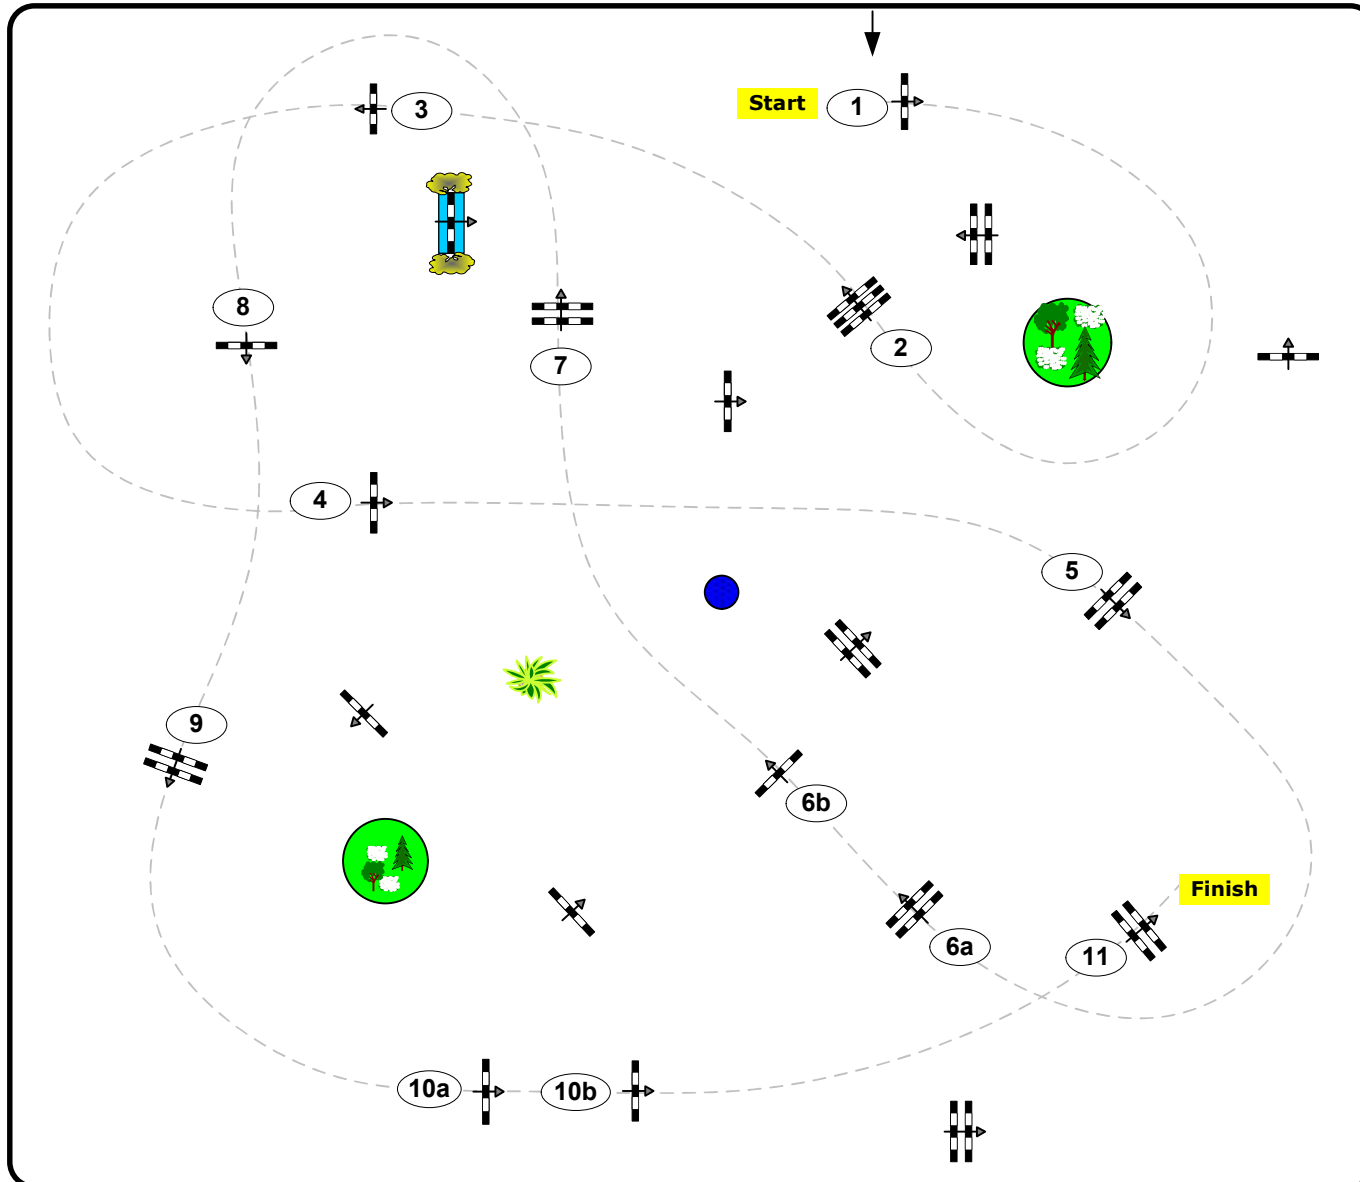

CSI2* CSI YH1* Lake Arena WR.Neustadt

The Equestrian Summer Circuit 2026 Week I

Class No.: 21

Youngster Tour 5y.

Competition not against the clock

Table: A

National RG:

FEI RG / Art. 220.1.1.1

Height: 1.15 m

Speed: 350 m/min

Length: 490 m

Time allowed: 84 sec

Time limit: 168 sec

Obstacles: 11

Efforts: 13

IsiGrade
Jumps by Rothenberger