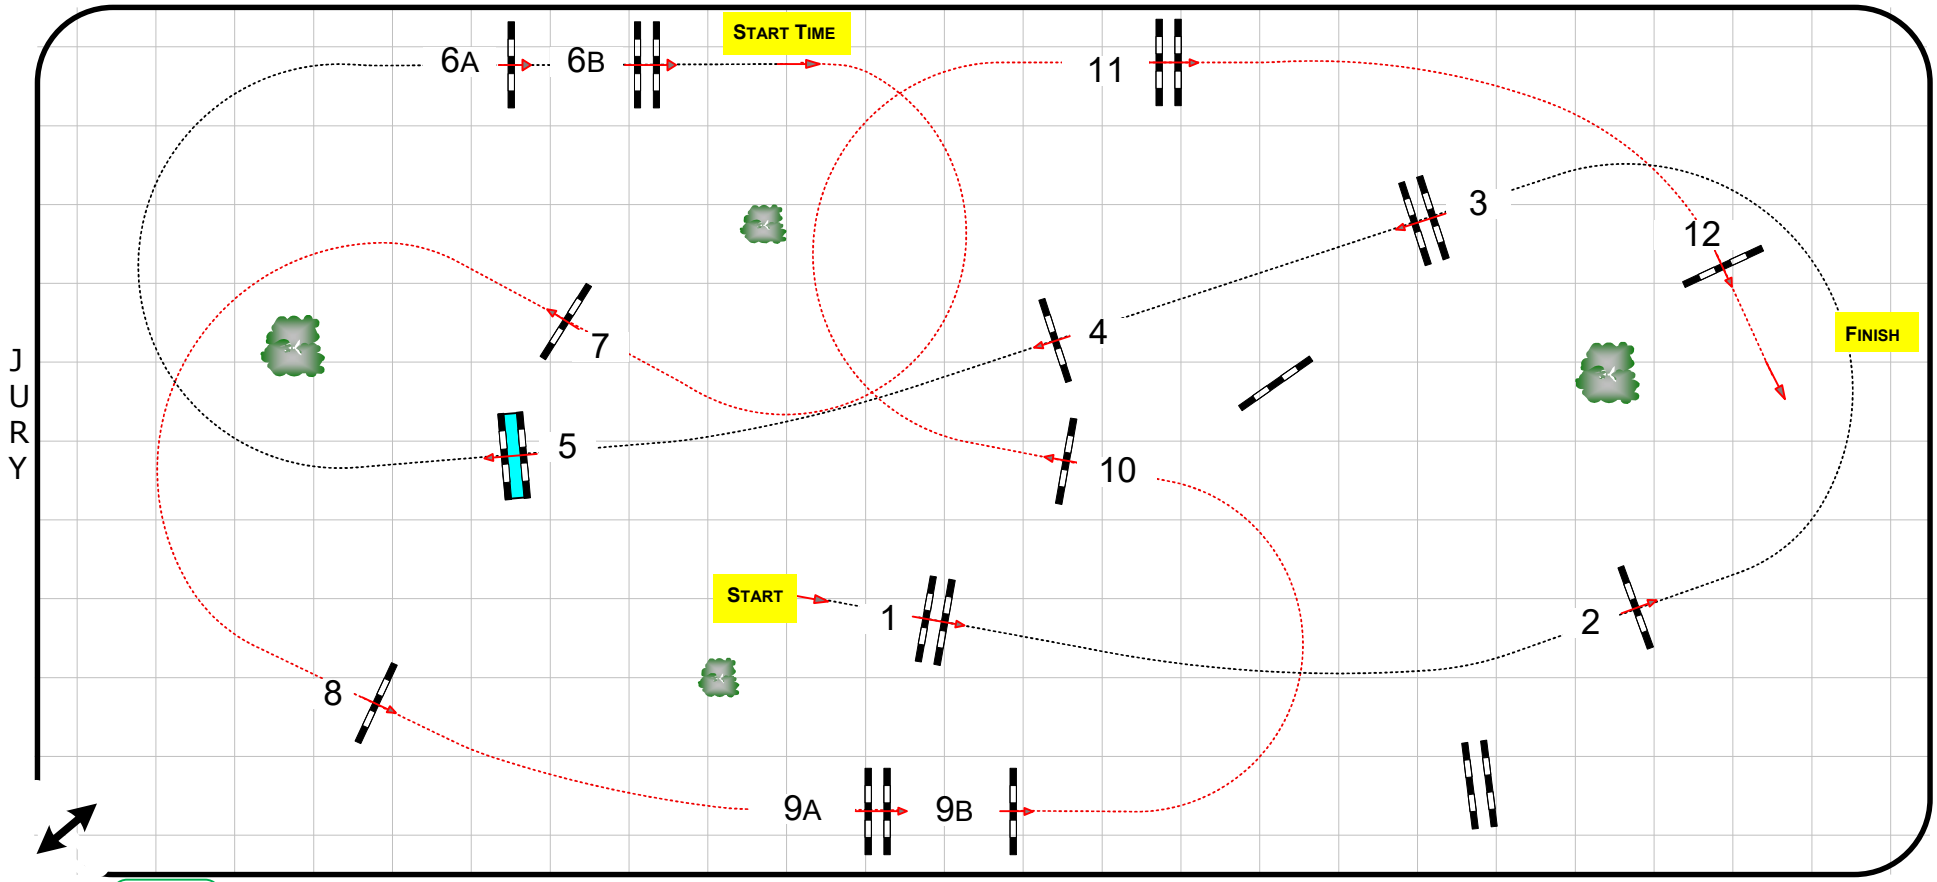

CSI 5* Royal Windsor Horse Show 2026

Castle Arena

CLASS NO.: 2

THE LEMIEUX NATIONAL 1.40M OPEN

SINGLE PHASE

14 MAY 2026

TABLE: A	SPEED: 375 M/MIN	1ST PHASE: 1-6	2ND PHASE: 7-12
NATIONAL RG: RULE 301		LENGTH: 245 M	LENGTH: 280 M
FEI RG / ART. N/A		TIME ALLOWED: 40 SEC	TIME ALLOWED: 45 SEC
HEIGHT: 1,40 M		TIME LIMIT: 80 SEC	TIME LIMIT: 90 SEC

THUR 2

15 m