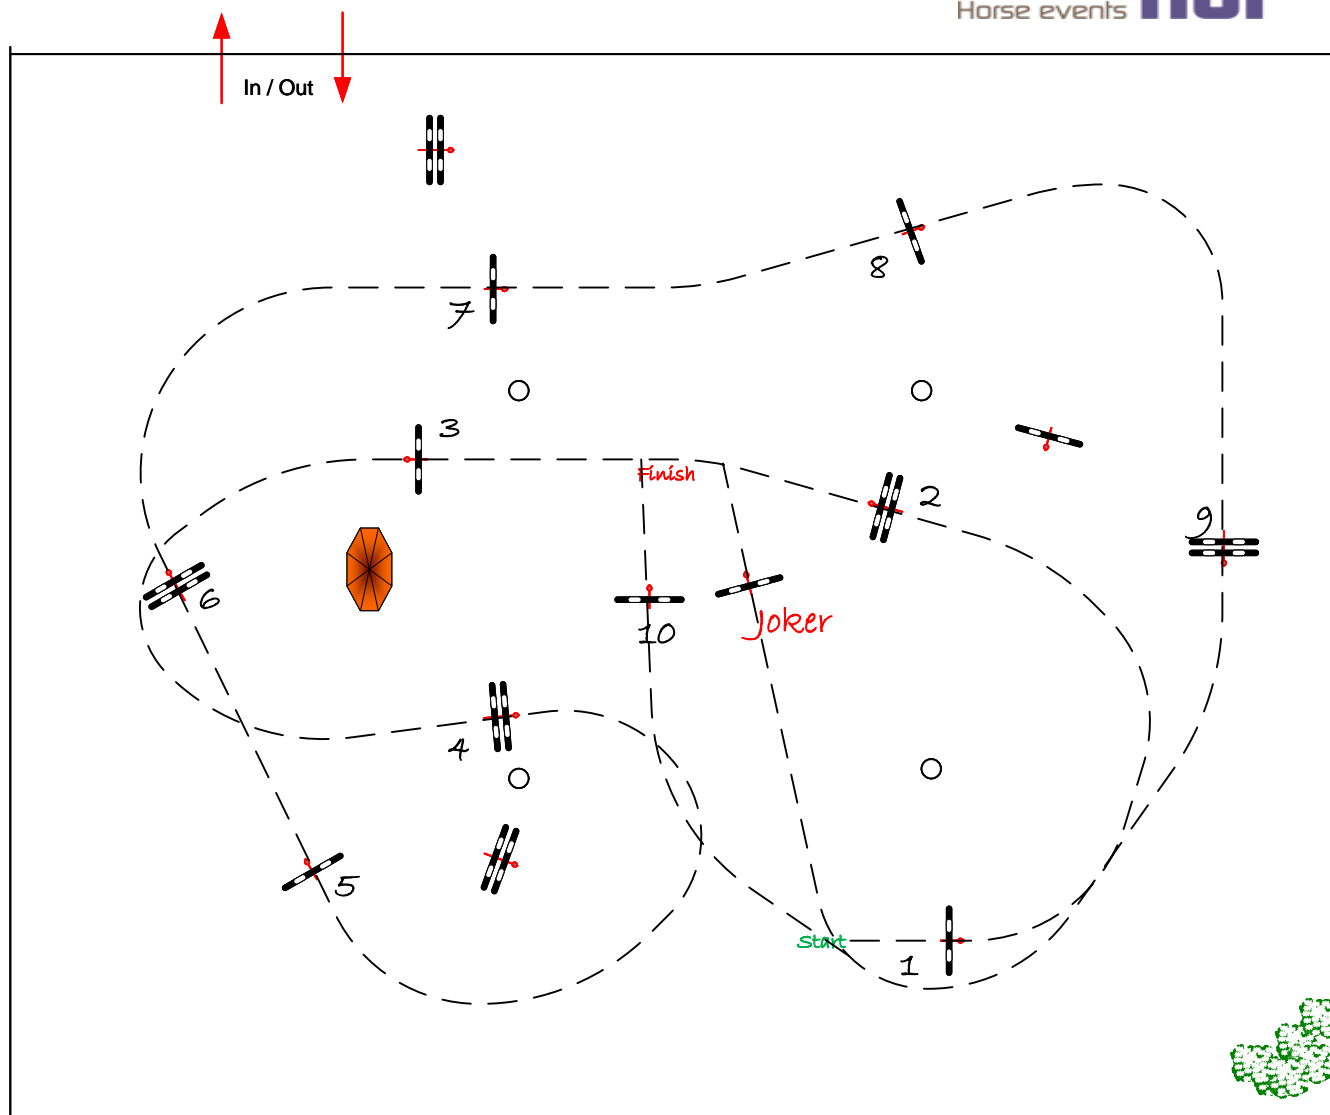

Lente Euroregio

Class No.: 21

paarden 1.30

Progressief Joker

zondag 30 april 2023

Table: A
National RG:
FEI RG / Art. 269
Height: 1.30 m

Speed: 350 m/min

Length: 440 m
Time allowed: 76 sec
Time limit: 152 sec

Obstacles: 10
Efforts: 10
Penalty sec
Closed combination:

jury

Assistent
Olivier verhaeghe

COURSE DESIGNER
VERBOVEN LUC
fei level 2
+32 476 46 40 70