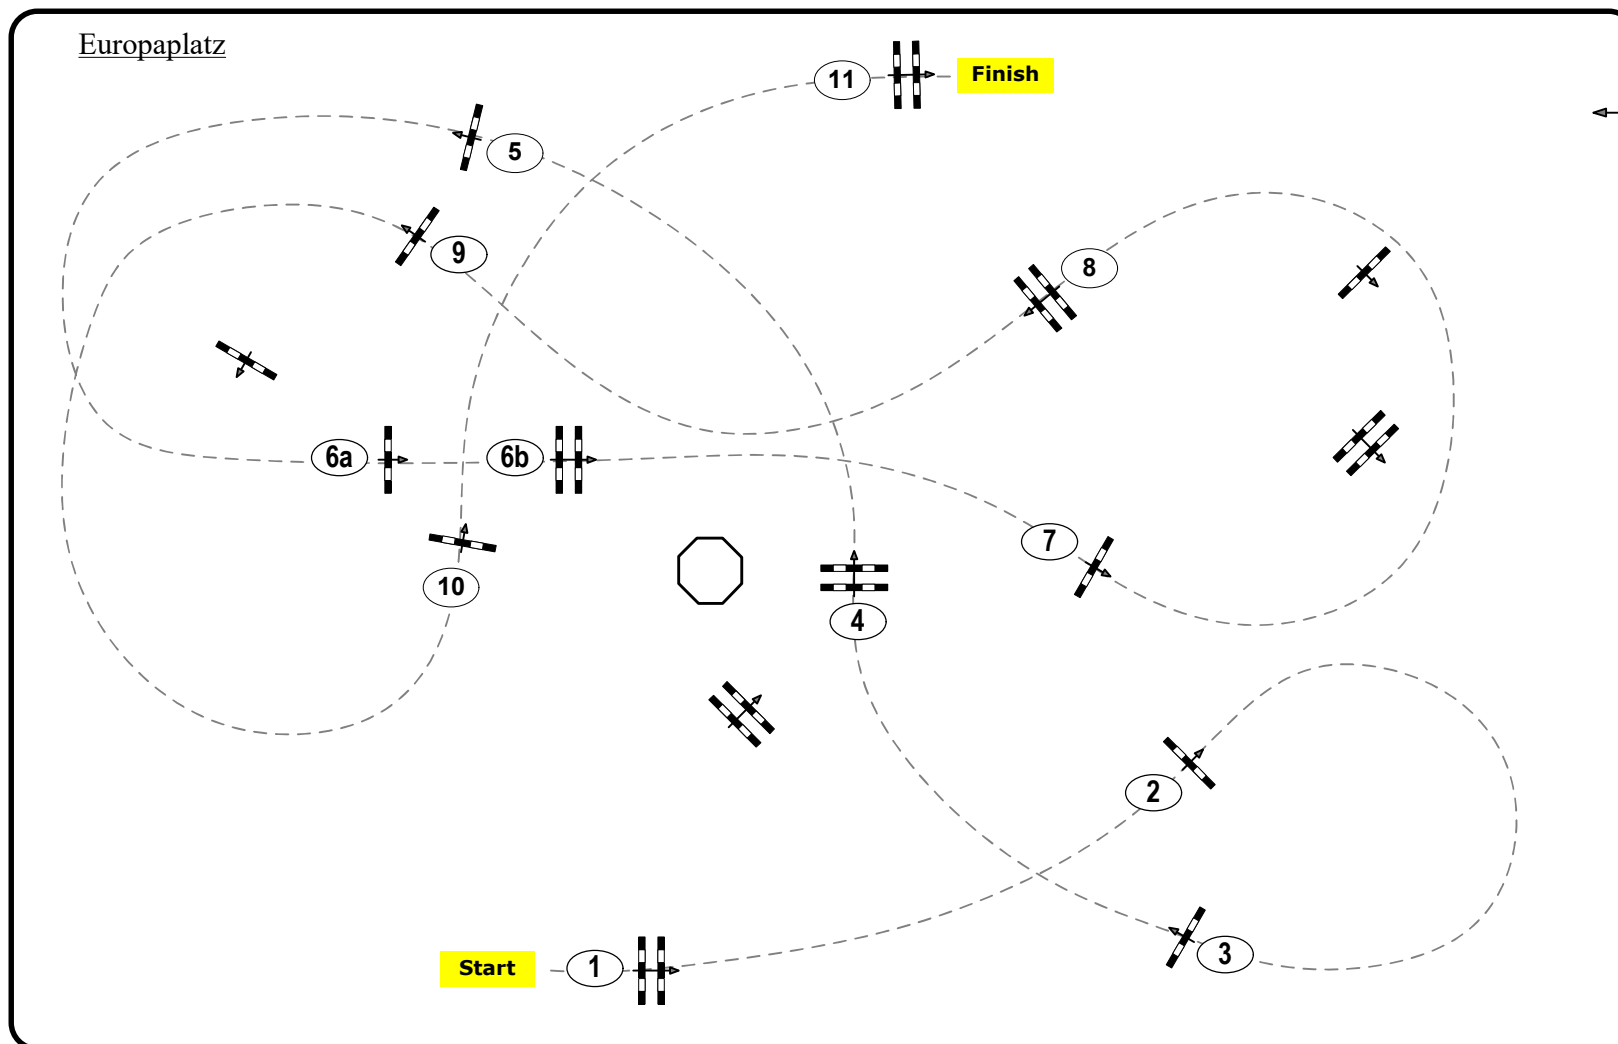

Small 1* Tour

Competition against the clock

Table: A

National RG:

FEI RG / Art. 238.2.1

Height: 1,10 m

Speed: 350 m/min

Length: 470 m

Time allowed: 81 sec

Time limit: 162 sec

Obstacles: 11

Efforts: 12

IsiTrade
Jumps by Rothenberger

Parcours Design

Madl Franz (AUT)

Fuchs Hannes (AUT)