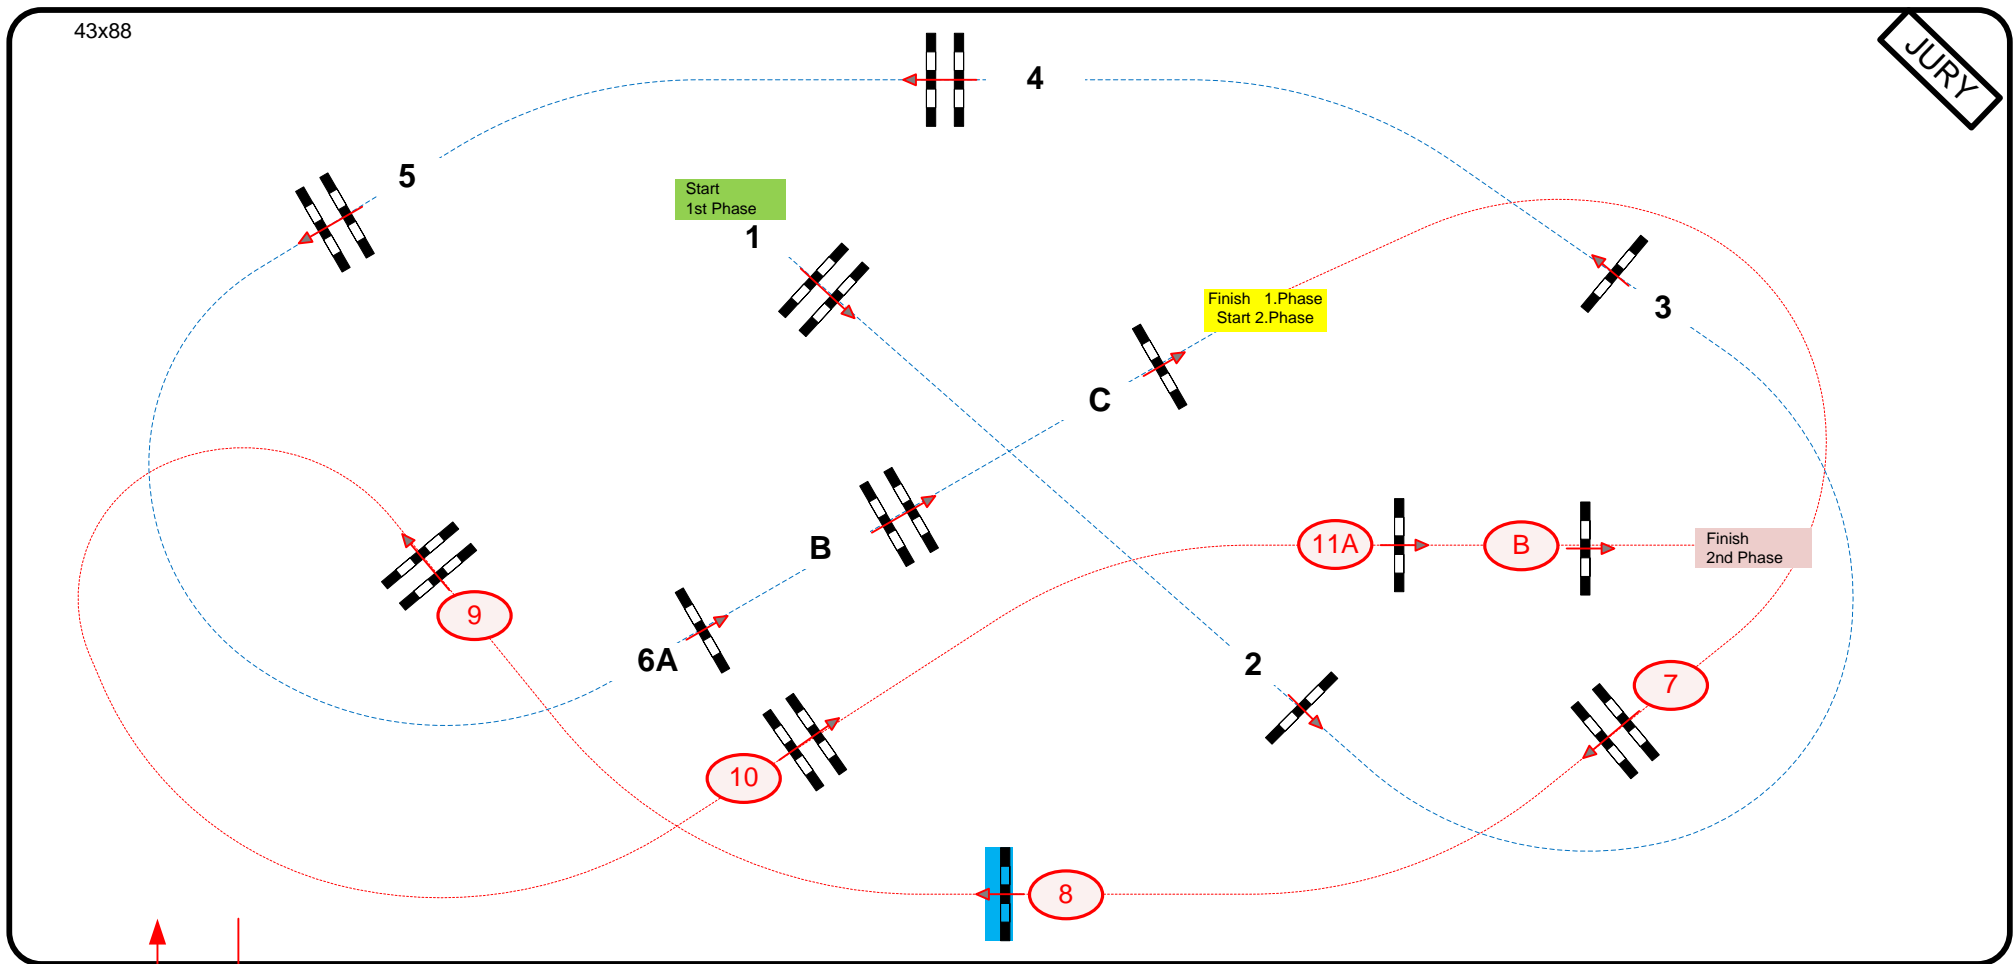

# CSI\*\* / \* / YH LIER

CSI\* 1,30 van Ende Roxy prijs

Competition in two Phases Special

zondag 24 januari 2021

Table: A  
National RG:  
FEI RG / Art. 274.2.5  
Height: 1,30 m

Speed: 350 m/min  
Length: 230 m  
Time allowed: 40 sec  
Time limit: 80 sec

1st Phase: 1 - 6  
Efforts: 8

2nd Phase: 7 - 11  
Length: 210 m  
Time allowed: 36 sec  
Time limit: 72 sec

Course Designer; Henk Linders(NL) Assistant Luc verboven