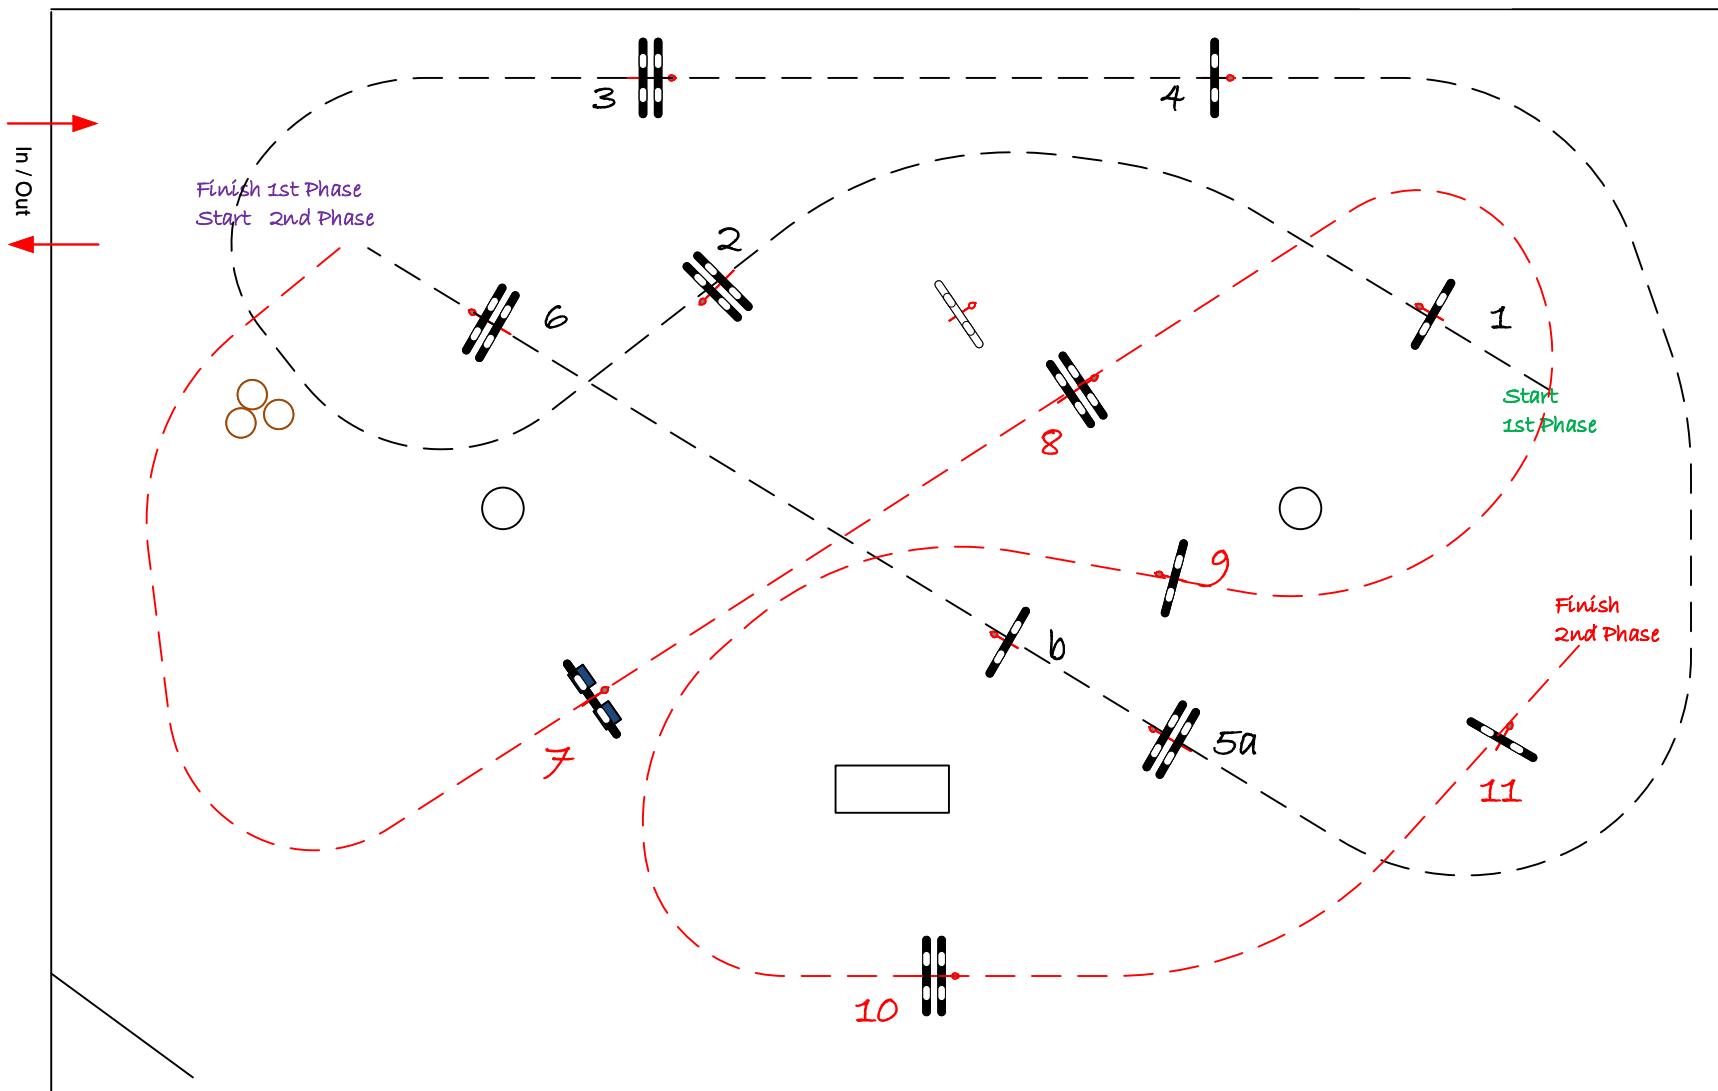

0476.46.40.70

Table: A  
National RG:  
FEI RG / Art. 274.2.5  
Height: 0.85 - 0.95 m

Speed: 350 m/min

Length: 290 m

Time allowed: 50 sec

Time limit: 100 sec

Obstacles: 1 - 6

Efforts: 7

Penalty sec

Closed combination:

2nd Phase:

~~7~~ - 11

Length: 250 m

Time allowed: 43 sec

Time limit: 86 sec

JURY