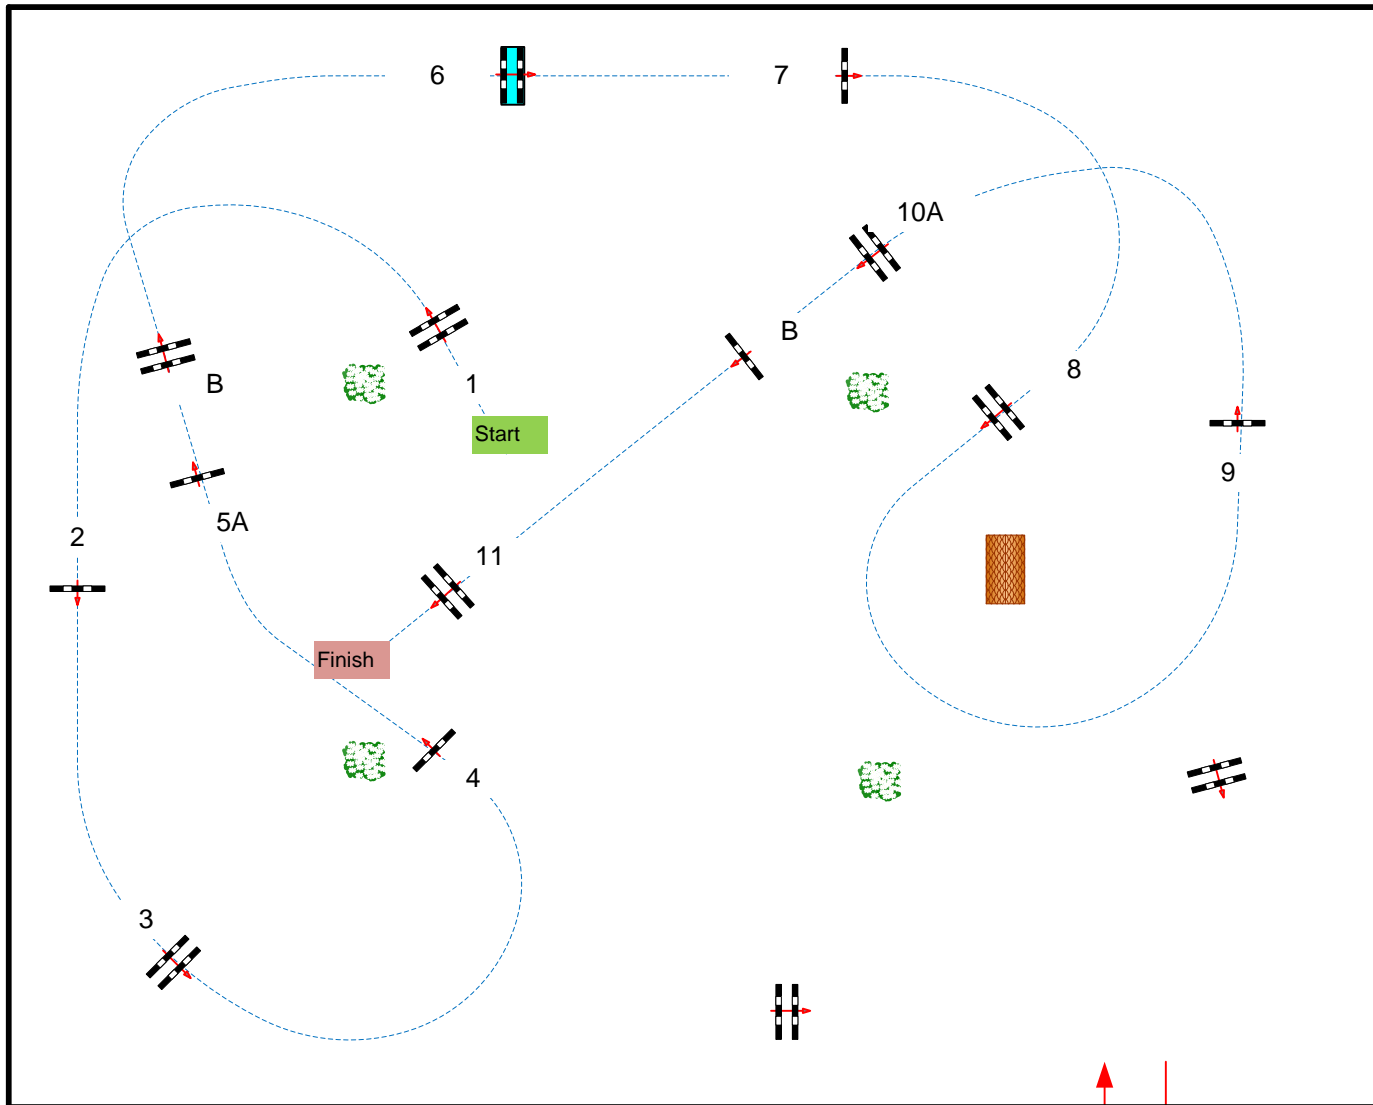

CSI**** / * / YH Lier

JURY

FLANDRIA ARENA

Class No.:

CSI* 1,30

Competition against the clock

donderdag 23 juli 2020

Start: 19:00

Table: A

National RG:

FEI RG / Art. 238.2.1

Height: 1,30 m

Speed: 350 m/min

Length: 450 m

Time allowed: 78 sec

Time limit: 156 sec

Obstacles: 11

Efforts: 13

Course Designer;
Marco de jong
Henk Linders
Pieter Vitse