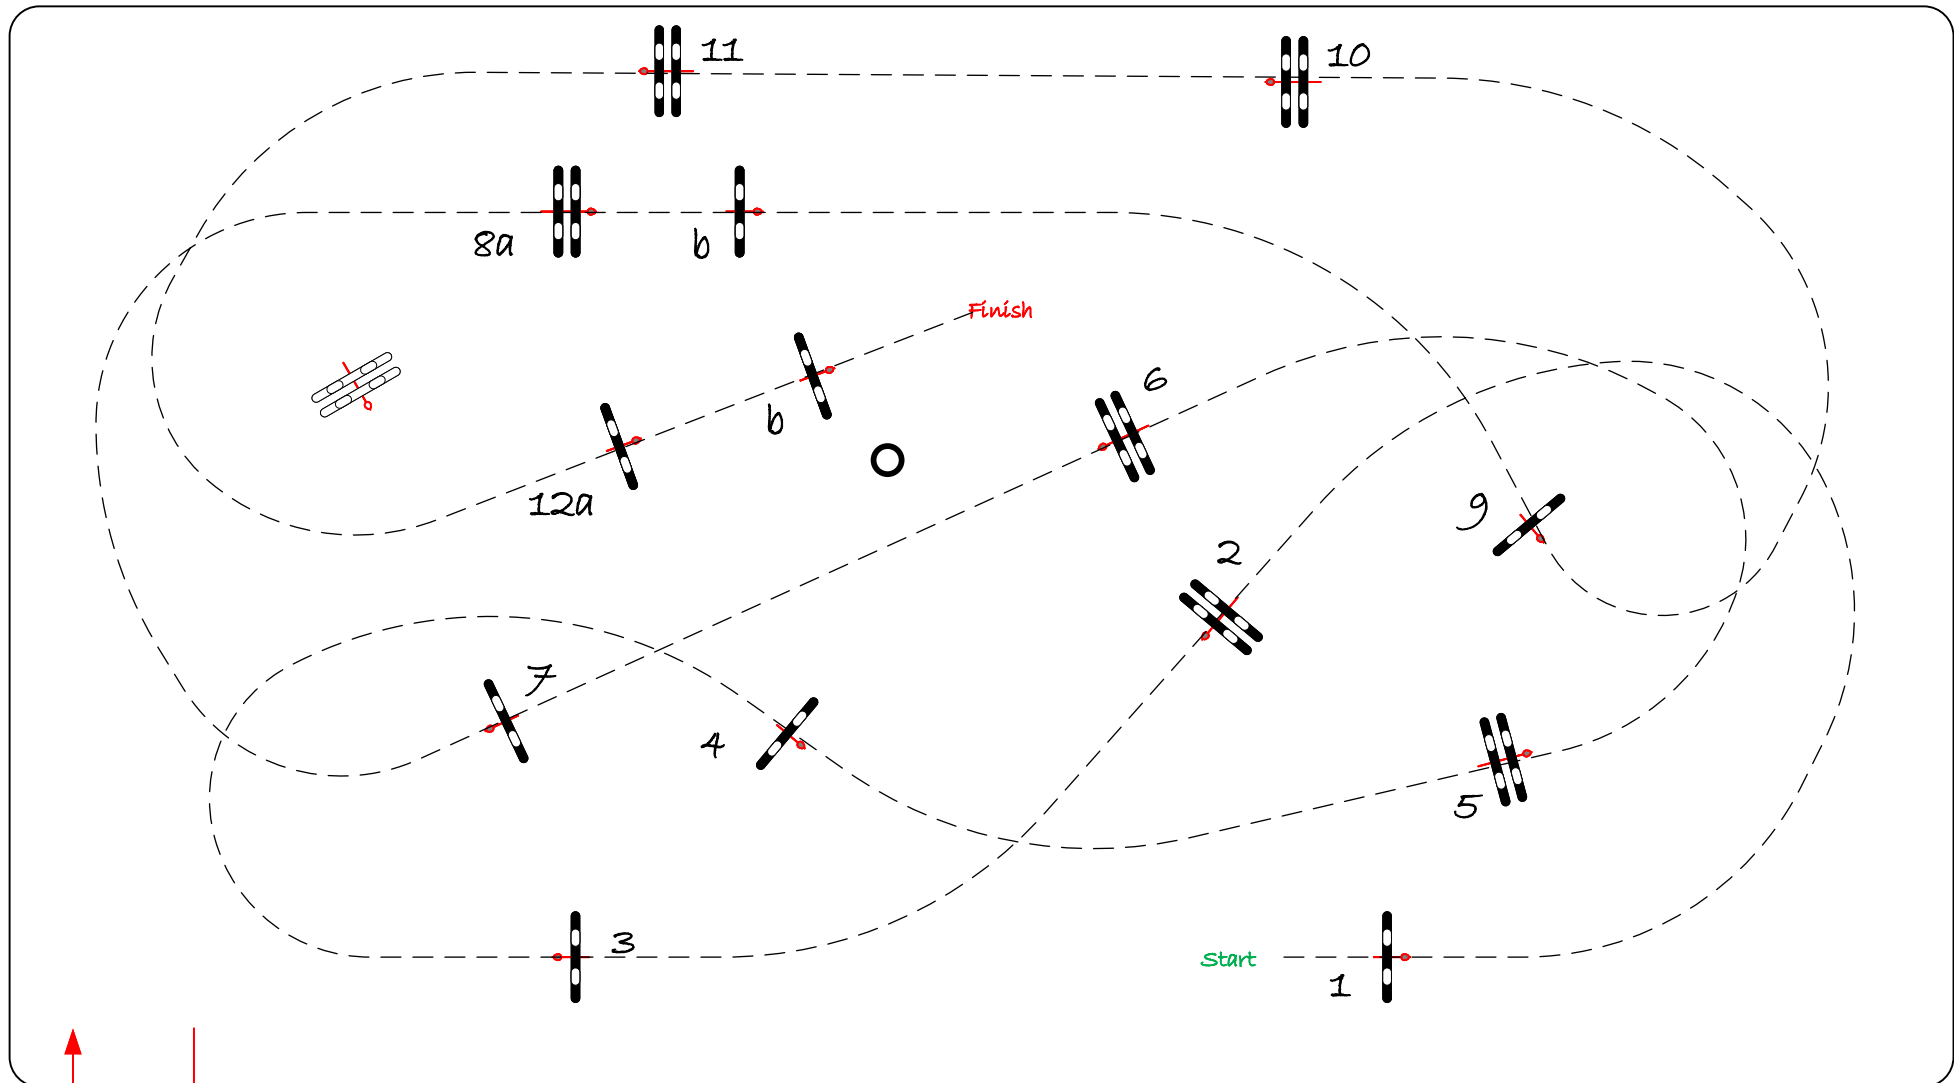

Obstacles: 12

National RG:

Length: 0 m

Efforts: 14

FEI RG / Art.

Time allowed: 0 sec

Penalty sec:

Height: 0.80 m

Time limit: 0 sec

Closed combination:

JURY