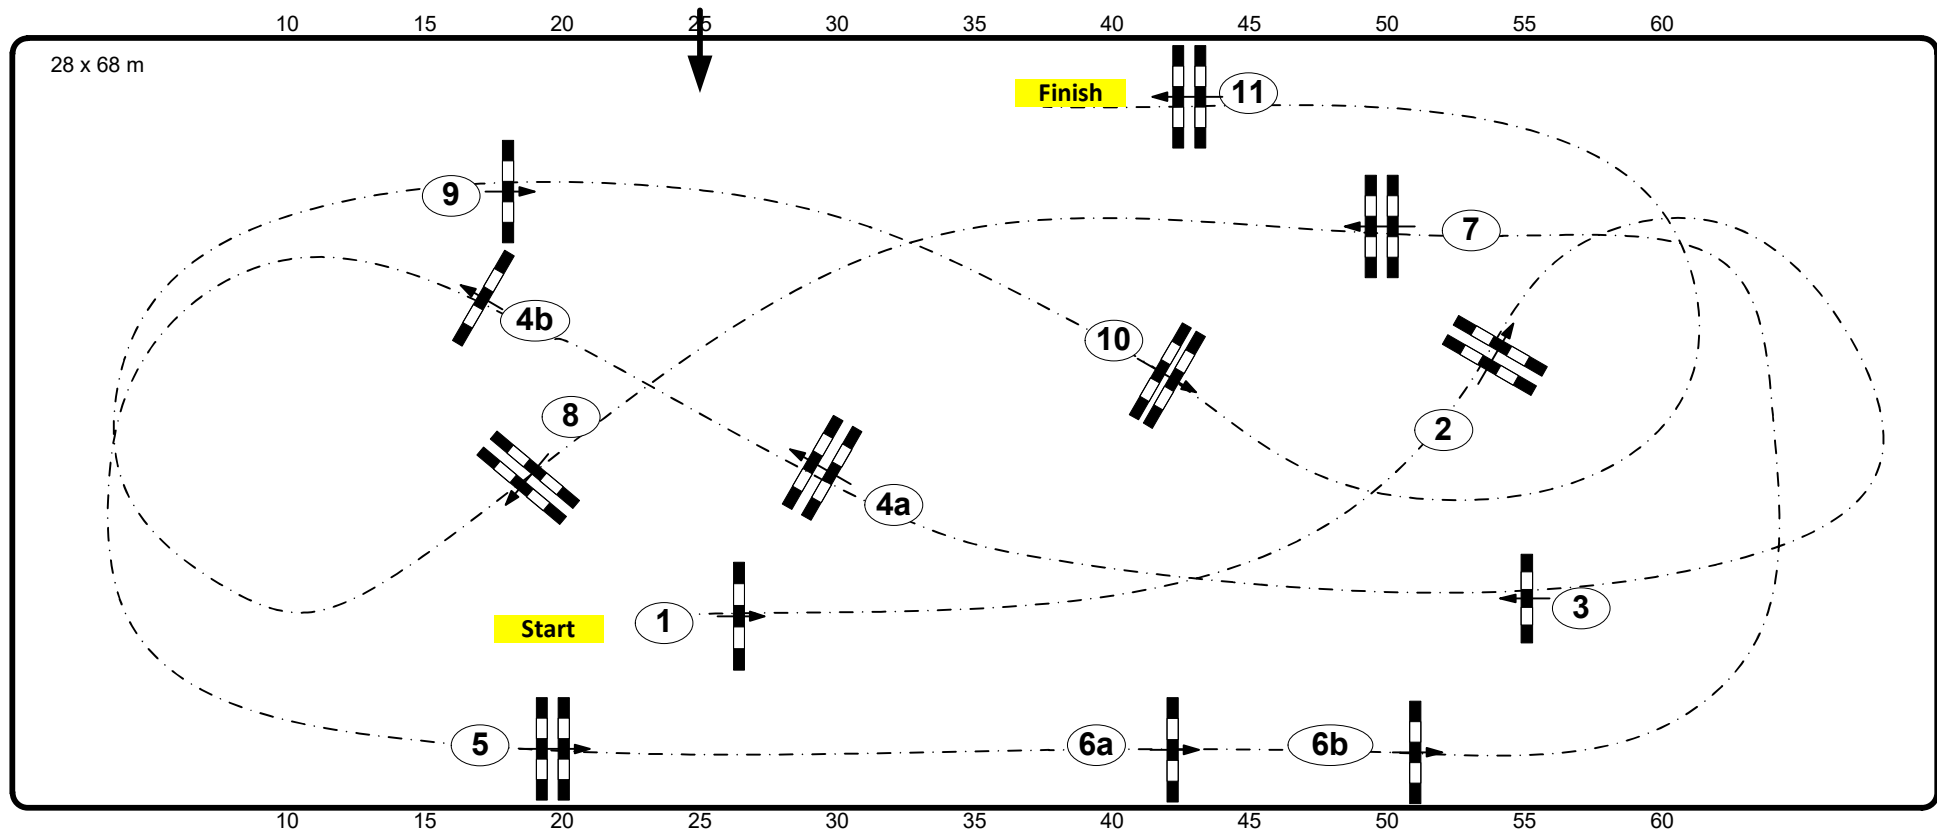

Internationales CSI** Neustadt Dosse 2020

Class No.: 05 Medium Tour Competition against the clock

Table: A	Speed: 350 m/min	Obstacles: 11	Jump-Off: 0
National RG:	Length: 355 m	Efforts: 13	Length: 0 m
FEI RG / Art. 238.2.1	Time allowed: 61 sec	Penalty sec:	Time allowed: 0 sec
Height: 1,40 m	Time limit: 122 sec	Closed combination:	Time limit: 0 sec