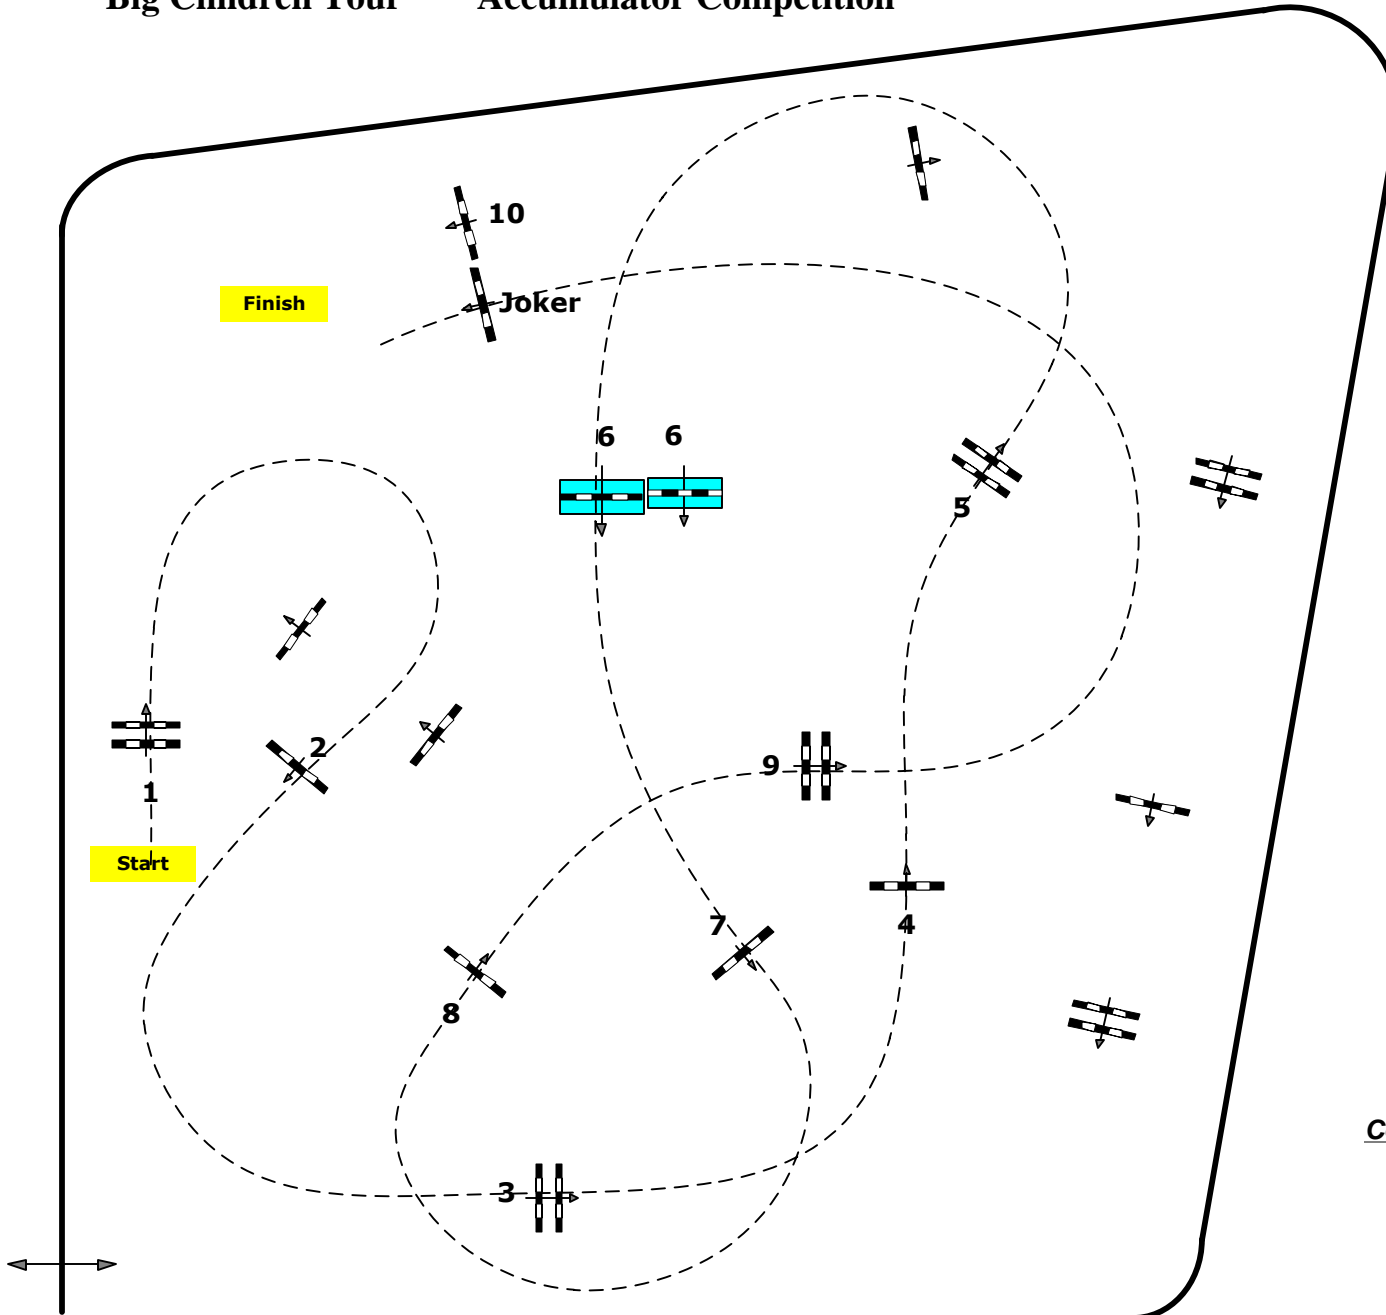

CSIO P/CH/J/YR Lamprechtshausen,AUT

8

Big Children Tour Accumulator Competition

Table: A

FEI RG / Art. 269.5 / 269.1.2.3.4.5

Height: 1,20 mtr.

Speed: 350 m/Min.

Length: 380 mtr.

Time allowed 66 sec.

Time limit 132 sec.

Obstacles : 10

Efforts: 10

Jump Off :

Length: 0 mtr.

Time allowed: 0 sec

Time limit: 0 sec.