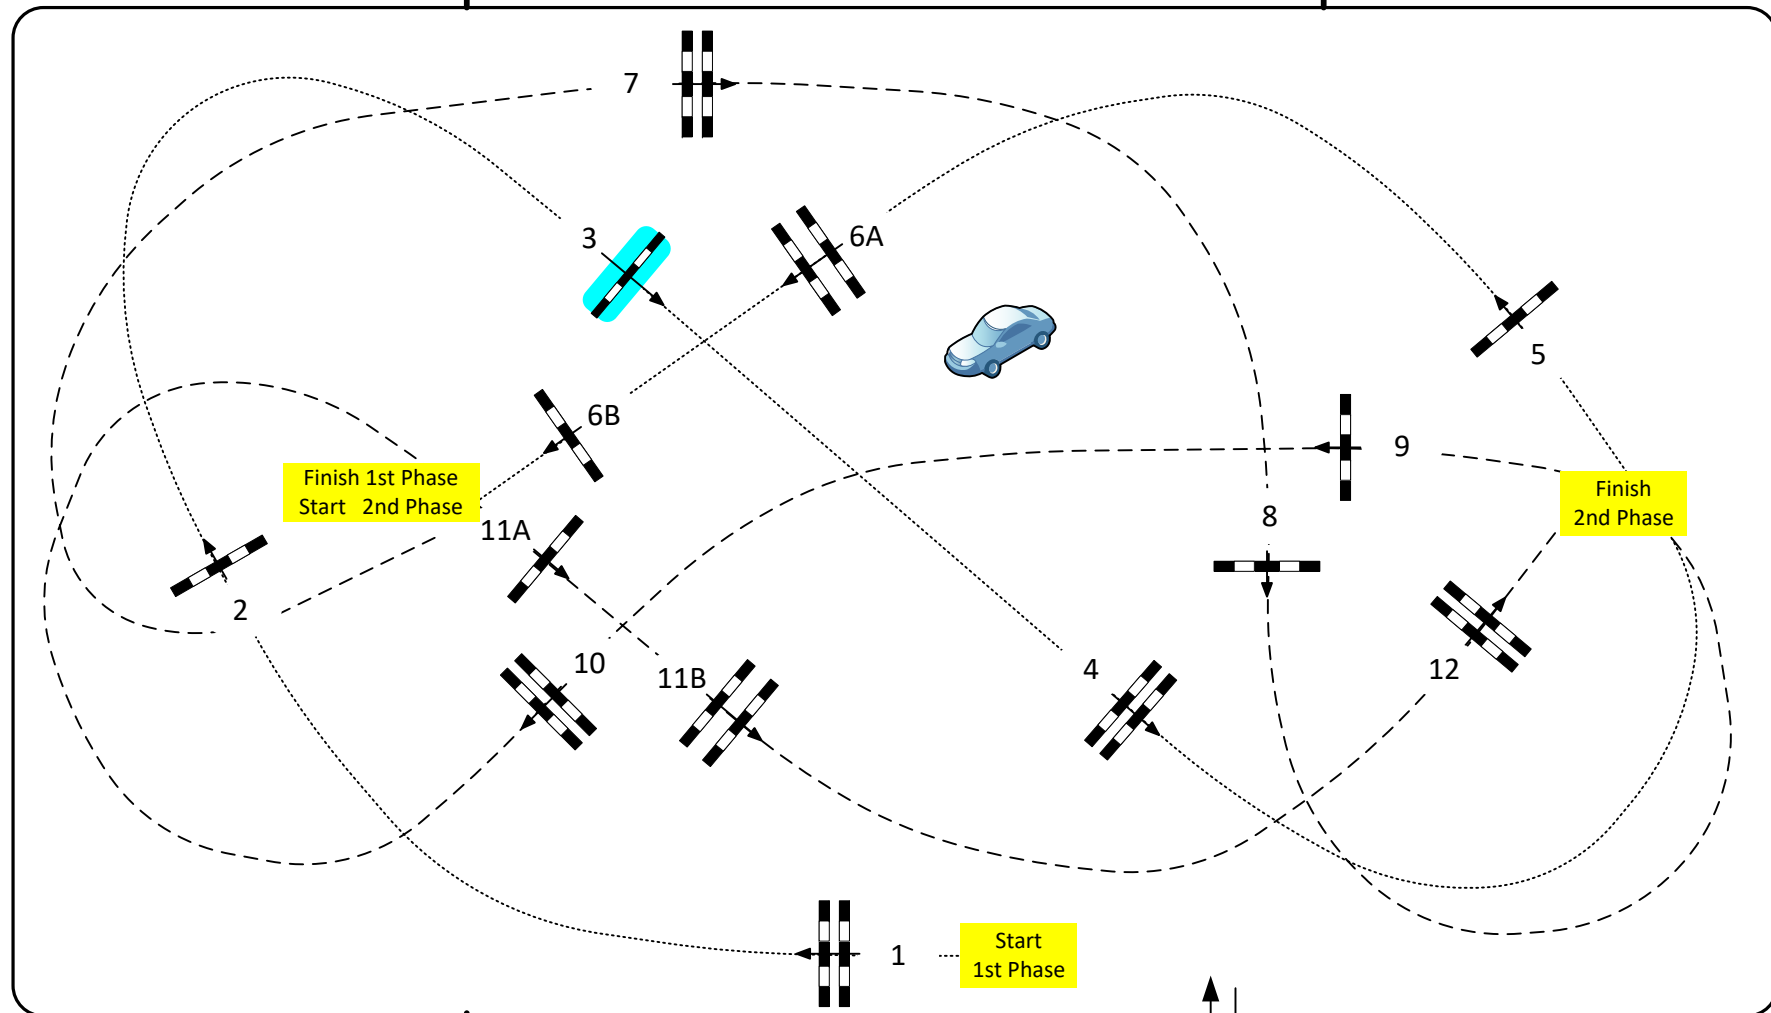

Obstacles: 1 to 6

2nd Phase: 7 to 12

Length: 210 m

Efforts: 7

Length: 275 m

FEI RG / Art. 274.2.5

Time allowed: 36 sec

Time allowed: 48 sec

Height: 1,20 m

Time limit: 72 sec

Time limit: 96 sec

Course Designer: Bart Vonck

In / Out